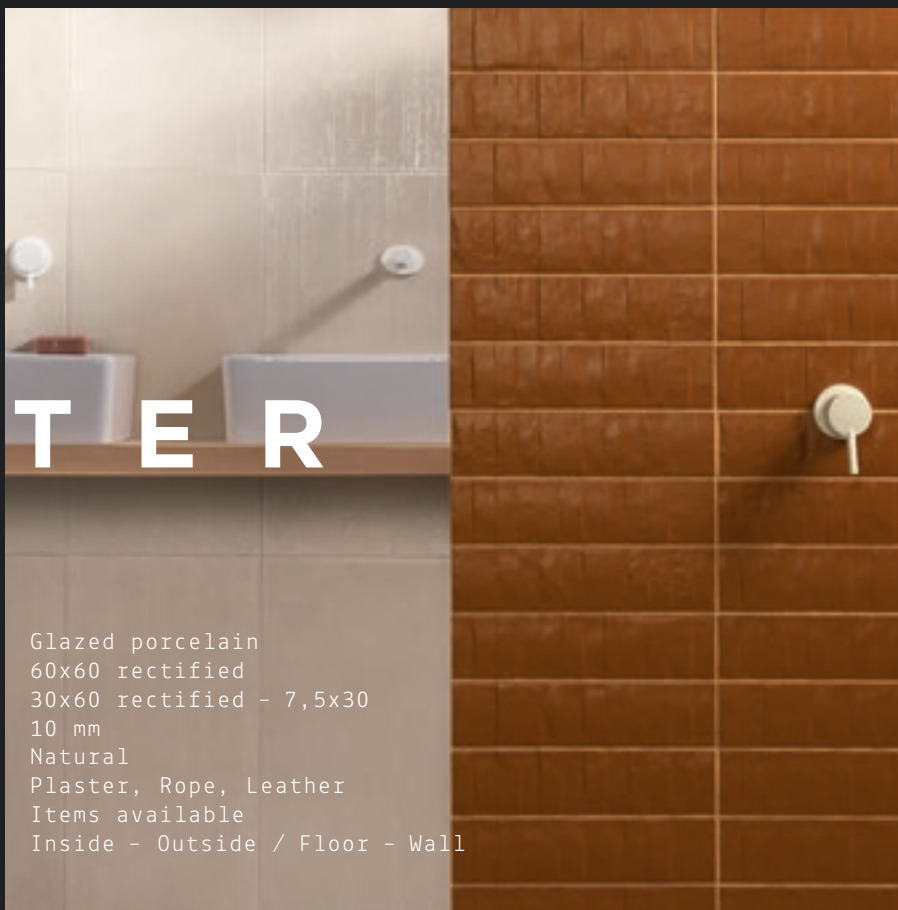

# M A T T E R

[craft materials]

a concept by Massimo Nadalini

Material.	Glazed porcelain
Sizes.	60x60 rectified 30x60 rectified - 7,5x30
Thickness.	10 mm
Finishes.	Natural
Colours.	Plaster, Rope, Leather
Accessories.	Items available
Application.	Inside - Outside / Floor - Wall