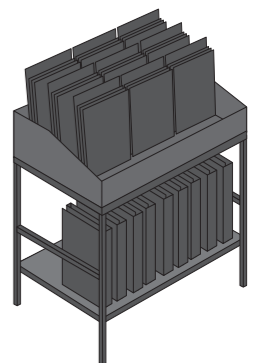

PANNELLI TECNICI
Panels

W H D W H D
100x200x2 **120x240x2**
100€ · 60Kg 120€ · 90Kg

SINOTTICO PLASTER
100x200 120x240
8501T 8501T3

SINOTTICO ROPE
100x200 120x240
8502T 8502T3

SINOTTICO LEATHER
100x200 120x240
8503T 8503T3

PLASTER
100x200
8502T

ROPE
100x200
8522T

LEATHER
100x200
8523T

R I G A

CULLA
90 MIXL

CONTENUTO

Contents	cod.
90x90	
Track Cloud	118011
Smooth Clay	118002
45x90	
Smooth Cloud	118101
Track Coffee	118114
Track Cloud	118111
Track Clay	118112
Smooth Dove	118103
22,5x90	
Smooth Cloud	118201
Smooth Coffee	118204
7,5x30	
Small Cloud	118022
Small Dove	118023
Small Coffee	118024

CULLA RIGA "SMALL"
90 MIXL1

CONTENUTO

Contents	cod.
Pannello 1	
Small Cloud 7,5x30	118022
Pannello 2	
Small Dove 7,5x30	118023
Pannello 3	
Small Coffee 7,5x30	118024

CATALOGO
CATRIGAFOLDER
90 FOLTAVOLE
TAVRIGCOMPATIBILI CON
Compatible withMobile Storage Nero
STORAGENCapacity
72 schede118x80x45
120 €
25 Kg

GAMME

	cod.		cod.
Smooth 45x90	9005S	Single piece - Smooth 90x90	9001S
Smooth 90x90	9008S	Single piece - Smooth 45x90	9002S
Track 45x90	9007S	Single piece - Track 90x90	9003S
Track 90x90	9009S	Single piece - Track 45x90	9004S