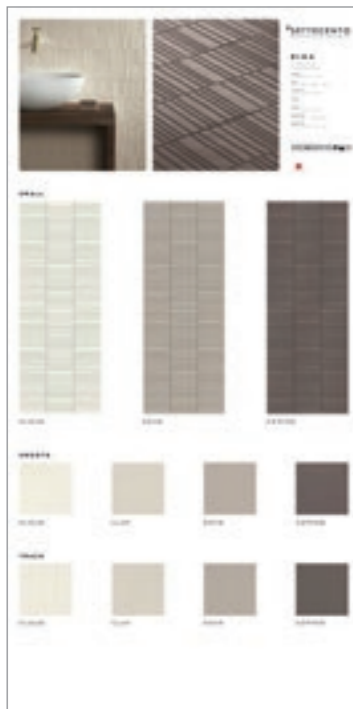

GAMME

	cod.		cod.
Smooth 45x90	9005S	Single piece - Smooth 90x90	9001S
Smooth 90x90	9008S	Single piece - Smooth 45x90	9002S
Track 45x90	9007S	Single piece - Track 90x90	9003S
Track 90x90	9009S	Single piece - Track 45x90	9004S

PANNELLI TECNICI

Panels

W	H	D	W	H	D
100x200x2	120x240x2		120x240x2		
100€ · 60Kg	120€ · 90Kg				

SINOTTICO CLOUD+DOVE
 100x200 | 120x240
 9010T | 9011T

SINOTTICO CLOUD+CLAY
 100x200
 9001T

SINOTTICO CLAY+COFFEE
 100x200
 9002T

SINOTTICO SMALL
 100x200 | 120x240
 9003T | 9003T1

MERCHANDISING

SASSOSCRITTO

CULLA DA BANCO

100MIXL

CONTENUTO

Contents	cod.
Pannello 1 Shore	158011
Pannello 2 Rope	158012
Pannello 3 Coral	158013
Pannello 4 Abyss	158014