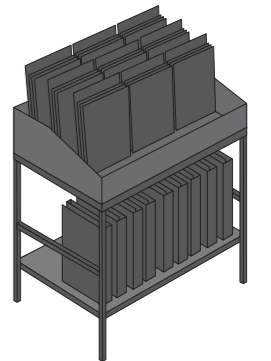

TAVAGU

COMPATIBILI CON

Compatible with

Mobile Storage Nero STORAGEN

Capacity
72 schede118x80x45
120 €
25 Kg

CATALOGO

CATAGU

FOLDER