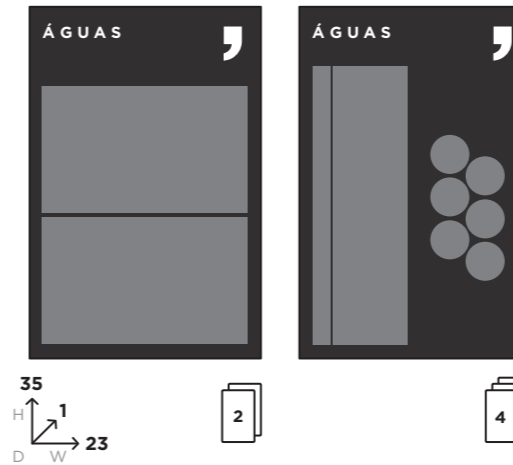

CULLA

97MIXL

CONTENUTO

Contents	cod.
90x90	
Natural White	118400
Clay	118401
Graphite	118402
Terracotta	118403
45x90	
Terracotta	118413
Pannello 1	
Pipe Terracotta	118417
Mosaico Dots Terracotta	118423

TAVOLE

TAVAGU

COMPATIBILI CON

Compatible with

Mobile Storage Nero STORAGEN

Capacity
72 schede118x80x45
120 €
25 Kg

CATALOGO

CATAGU

FOLDER