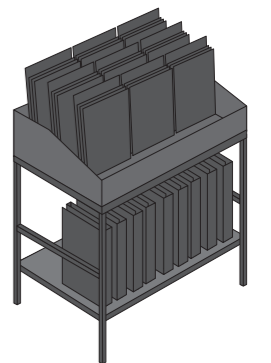

CATALOGO

CATART

FOLDER

104FOL

CARTELLA

10460X60C

TAVOLE

TAVART

COMPATIBILI CON

Compatible with

Mobile Storage Nero
STORAGENCapacity
72 schede118x80x45
120 €
25 Kg

GAMME

	cod.		cod.
Single piece - Dots 120x120	10451	Single piece - Mosaico Bug 30x60	10456
Single piece - Line 120x120	10452	Single piece - Bar 7,5x30	10458
Single piece - Dots 60x120	10453	Bar 7,5x30 (6 pcs)	10459
Single piece - Line 60x120	10454		