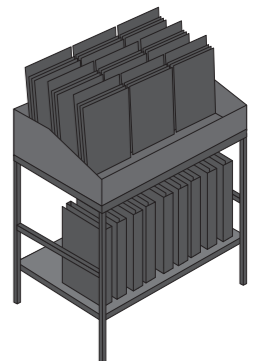

MERCHANDISING

SETTECENTOSTUDIO

MATTER

CULLA
85MIXL

CONTENUTO

Contents	cod.
Pannello Leather	
Leather 60x60	111102
Raw Leather 30x60	111112
60x60	
Plaster	111100
Rope	111101
30x60	
Raw Plaster	111110
Raw Rope	111111
Pannello Stick 1	
Stick Plaster 7,5x30	111120
Pannello Stick 2	
Stick Plaster 7,5x30	111120
Stick Rope 7,5x30	111121
Stick Leather 7,5x30	111122
Stick Greyblue 7,5x30	111123
Stick Eggplant 7,5x30	111124
Stick Orange 7,5x30	111125
Pannello Mosaico	
Mosaico Plaster	11120-

CATALOGO
CATMATTFOLDER
85FOL

(Closed)

TAVOLE
TAVMATCOMPATIBILI CON
Compatible withMobile Storage Nero
STORAGENCapacity
72 schede118x80x45
120 €
25 Kg

GAMME

	cod.		cod.
60x60	8504S	Single piece - 60x60	8501S
Raw 30x60	8505S	Single piece - 30x60 Raw	8502S
Stick 7,5x30	8507S	Single piece - 7,5x30 Stick	8503S
		Single piece - Mosaic	8506S

PANNELLI TECNICI
Panels

W H D W H D
100x200x2 **120x240x2**
100€ · 60Kg 120€ · 90Kg

SINOTTICO PLASTER
100x200 120x240
8501T 8501T3

SINOTTICO ROPE
100x200 120x240
8502T 8502T3

SINOTTICO LEATHER
100x200 120x240
8503T 8503T3