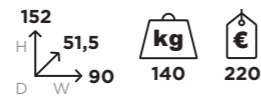

R I G A

PLATFORM

90MIXL

CONTENUTO

Contents	cod.
90x90	
Track Cloud	118011
Smooth Clay	118002
45x90	
Smooth Cloud	118101
Track Coffee	118114
Track Cloud	118111
Track Clay	118112
Smooth Dove	118103
22,5x90	
Smooth Cloud	118201
Smooth Coffee	118204
7,5x30	
Small Cloud	118022
Small Dove	118023
Small Coffee	118024

CATALOGO

CATRIGA

FOLDER

90FOL

CULLA RIGA "SMALL"

90MIXL1

CONTENUTO

Contents	cod.
Pannello 1	
Small Cloud 7,5x30	118022
Pannello 2	
Small Dove 7,5x30	118023
Pannello 3	
Small Coffee 7,5x30	118024

GAMME

	cod.		cod.
Smooth 45x90	9005S	Single piece - Smooth 90x90	9001S
Smooth 90x90	9008S	Single piece - Smooth 45x90	9002S
Track 45x90	9007S	Single piece - Track 90x90	9003S
Track 90x90	9009S	Single piece - Track 45x90	9004S