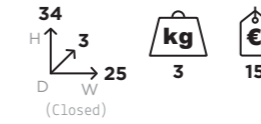

FOLDER

84FOL