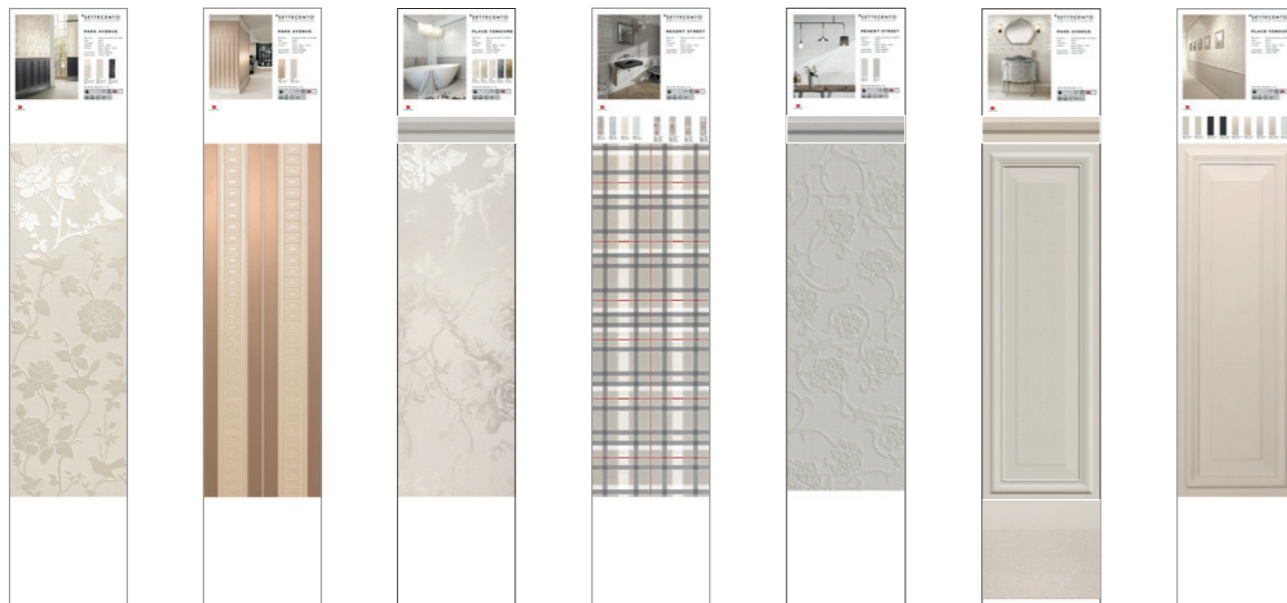

PANNELLI PLATFORM

Platform panels