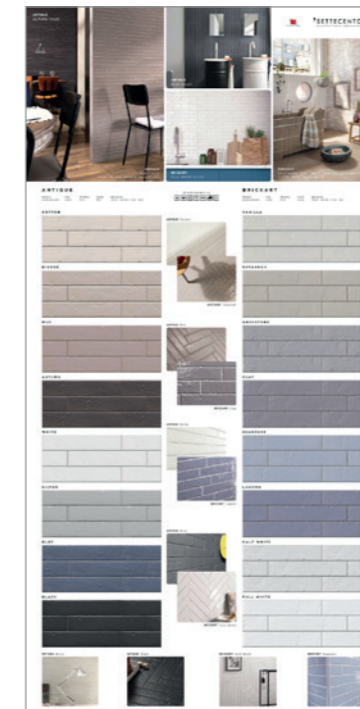

SINOTTICO ANTIQUE/BRICKART

100x200
56A2T