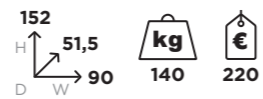

EVOQUE

PLATFORM

37MIXL4

CONTENUTO

Contents	cod.
60x120	
Sabbia Naturale	131020
Taupe Naturale	131021
Coal Naturale	131024
Titanio Naturale	131022
29,9x120	
Sabbia Naturale	131030
Titanio Naturale	131032
Coal Lappato	131039
60x60	
Cemento Naturale	131003
Titanio Naturale	131002

CATALOGO

CATEVOQUE

FOLDER

37FOL3

(Closed)

TAVOLE

TAVEV

COMPATIBILI CON

Compatible with

Cofanetto SCATSTO	Storage da banco BASESTORE	Mobile Storage STORAGE
Capacity 8 tavole	Capacity 72 tavole	Capacity 72 tavole
40x23x15 15 €	48x80x45 95 € 7 Kg	118x80x45 120 € 25 Kg

GAMME

	cod.		cod.
60x60	3701C	Single piece - 30x60 Lapp.	3702S
30x120	3705C	Single piece - 60x60	3703S
30x120 Lapp.	3706C	Single piece - 60x60 Lapp.	3704S
Mosaici 30x30	3711L	Single piece - 60x120	37A1C
Single piece - 30x60	3701S	Single piece - 60x120 Lapp.	37A2C