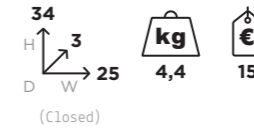

€
70

106MIXS1

kg
20

€
80

GAMME

	cod.		cod.
Single Piece 7,5x30	10601S	7,5x30 (7 pcs)	10603S
Single Piece 16,5x16,5	10602S	16,5x16,5 (7 pcs)	10604S

CATALOGO CATINC

FOLDER 106FOL