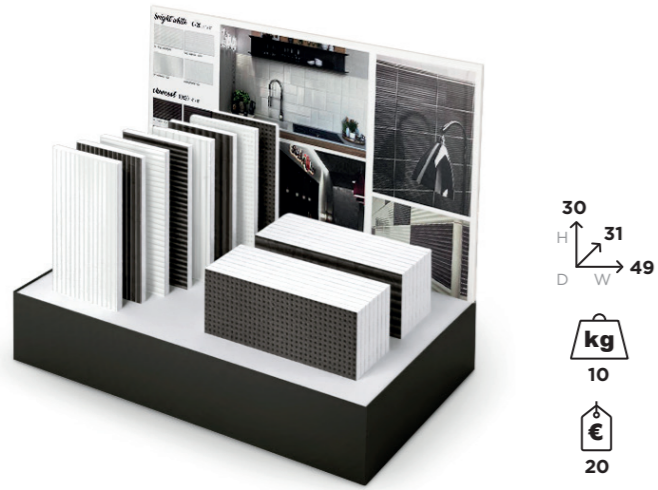

SKETCHES

SCATOLA

71MIXC