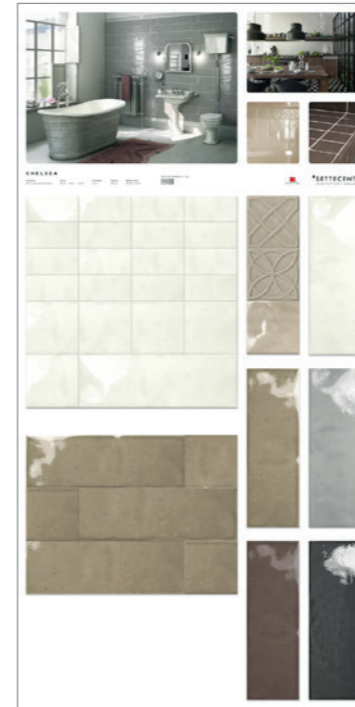

PANNELLO TECNICO Panel

200
H
2
D W 100

kg
60

€
100

SINOTTICO CHELSEA 100x200 3001T