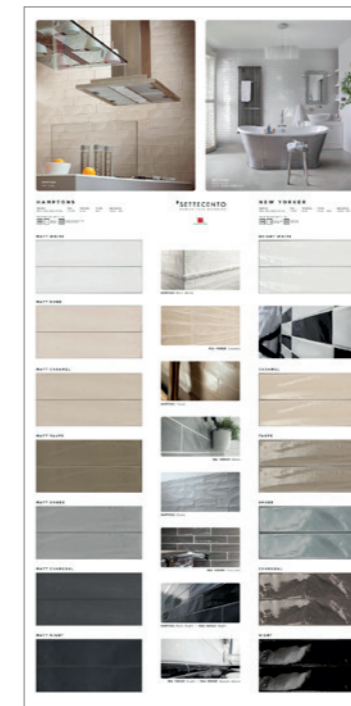

GAMME

	cod.
Single piece - 7,5x30	2501S

PANNELLO TECNICO Panel

W H D
100x200x2
100€ · 60Kg

**SINOTTICO
NEW YORKER**
100x200
2501T

**SINOTTICO
NEW YORKER/HAMPTONS**
100x200
3502T

HAMPTONS

SCATOLA NEW YORKER / HAMPTONS