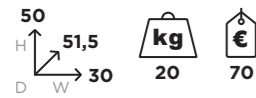

SWING

CULLA DA BANCO

108MIX5