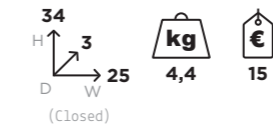

FOLDER

79FOL4