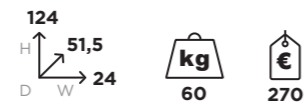

CONTENUTO

Contents

Pannello 1 Fondo Canvas	760201
Pannello 2 Dec. Stripe Canvas	760211
Pannello 3 Dec. Stripe Gris	760212
Pannello 4 Dec. Stripe Night	760213
Pannello 5 Dec. Stripe Forest	760214