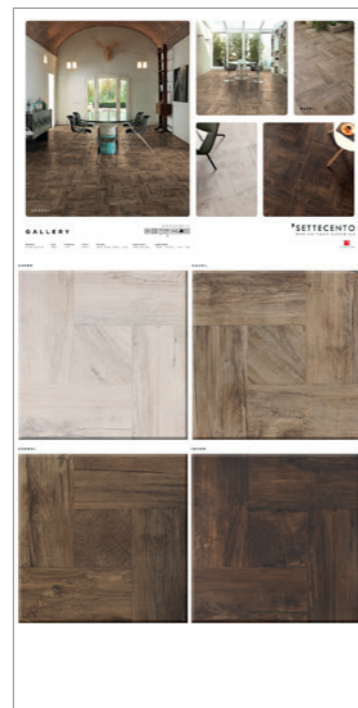

SINOTTICO MIX
100x200
7601T2