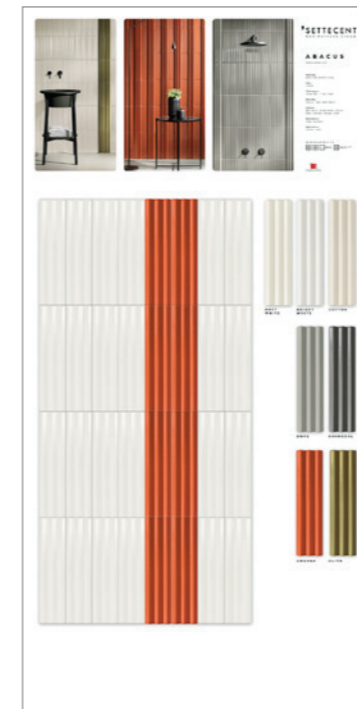

PANNELLO TECNICO

Panels

kg
60

€
100

SINOTTICO

100x200

10201T

GAMME

	cod.		cod.
Single piece 3D - 7,5x30	10201S	Single piece Flat - 7,5x30	10202S