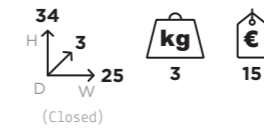

FOLDER 35F0L