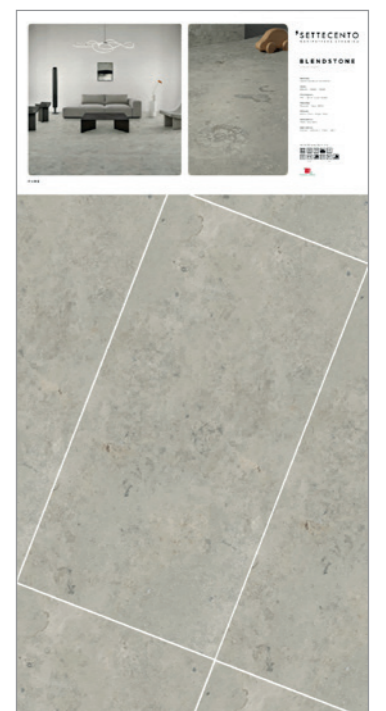

PANNELLI TECNICI

Panels

W H D
100x200x2
100€ · 60Kg

SINOTTICO
100x200
11012T

WHITE
100x200
11019T

PURE
100x200
11018T

BEIGE
100x200
11021T

GREY
100x200
11020T