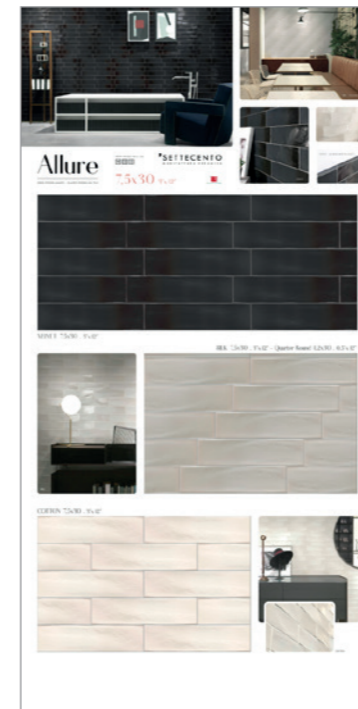

Capacity
8 tavole40x23x15
15 €

Storage da banco BASESTORE

Capacity
72 tavole48x80x45
95 €
7 Kg

Mobile Storage STORAGE

Capacity
72 tavole118x80x45
120 €
25 Kg

PANNELLO TECNICO

Panel

W H D
100x200x2
100€ · 60Kg