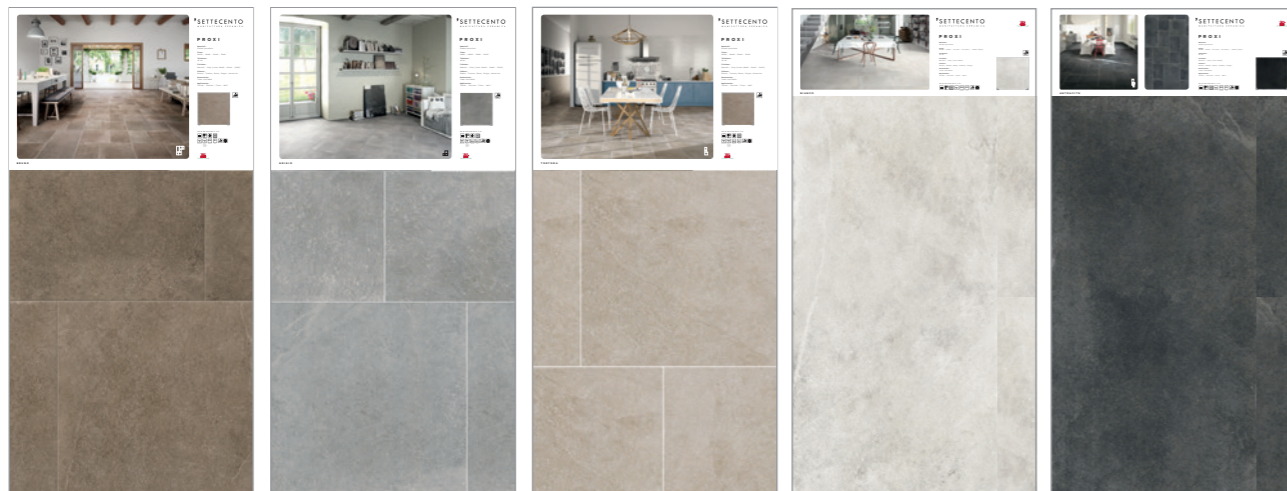

PANNELLI CULLA

Platform panels

CATALOGO CATPROXI

FOLDER 49FOL

TAVOLE TAVPRO

COMPATIBILI CON Compatible with

Cofanetto SCATSTO	Storage da banco BASESTORE	Mobile Storage STORAGE
Capacity 8 tavole	Capacity 72 tavole	Capacity 72 tavole
40x23x15 15 €	48x80x45 95 € 7 Kg	118x80x45 120 € 25 Kg

GAMME

	cod.		cod.
32x32	49MIX1	Single piece - 32x32	49MIX5
32x48	49MIX2	Single piece - 32x48	49MIX6
48x48	49MIX3	Single piece - 48x48	49MIX7
48x96	49MIX4	Single piece - 48x96	49MIX8
Mosaici	49MIX9