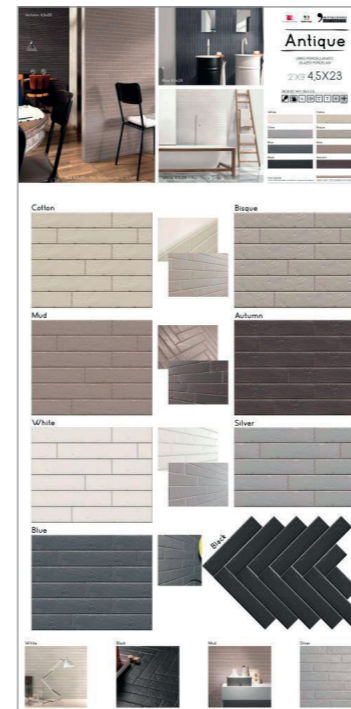

PANNELLO TECNICO

Panel

SINOTTICO BRICKART

100x200
6701M